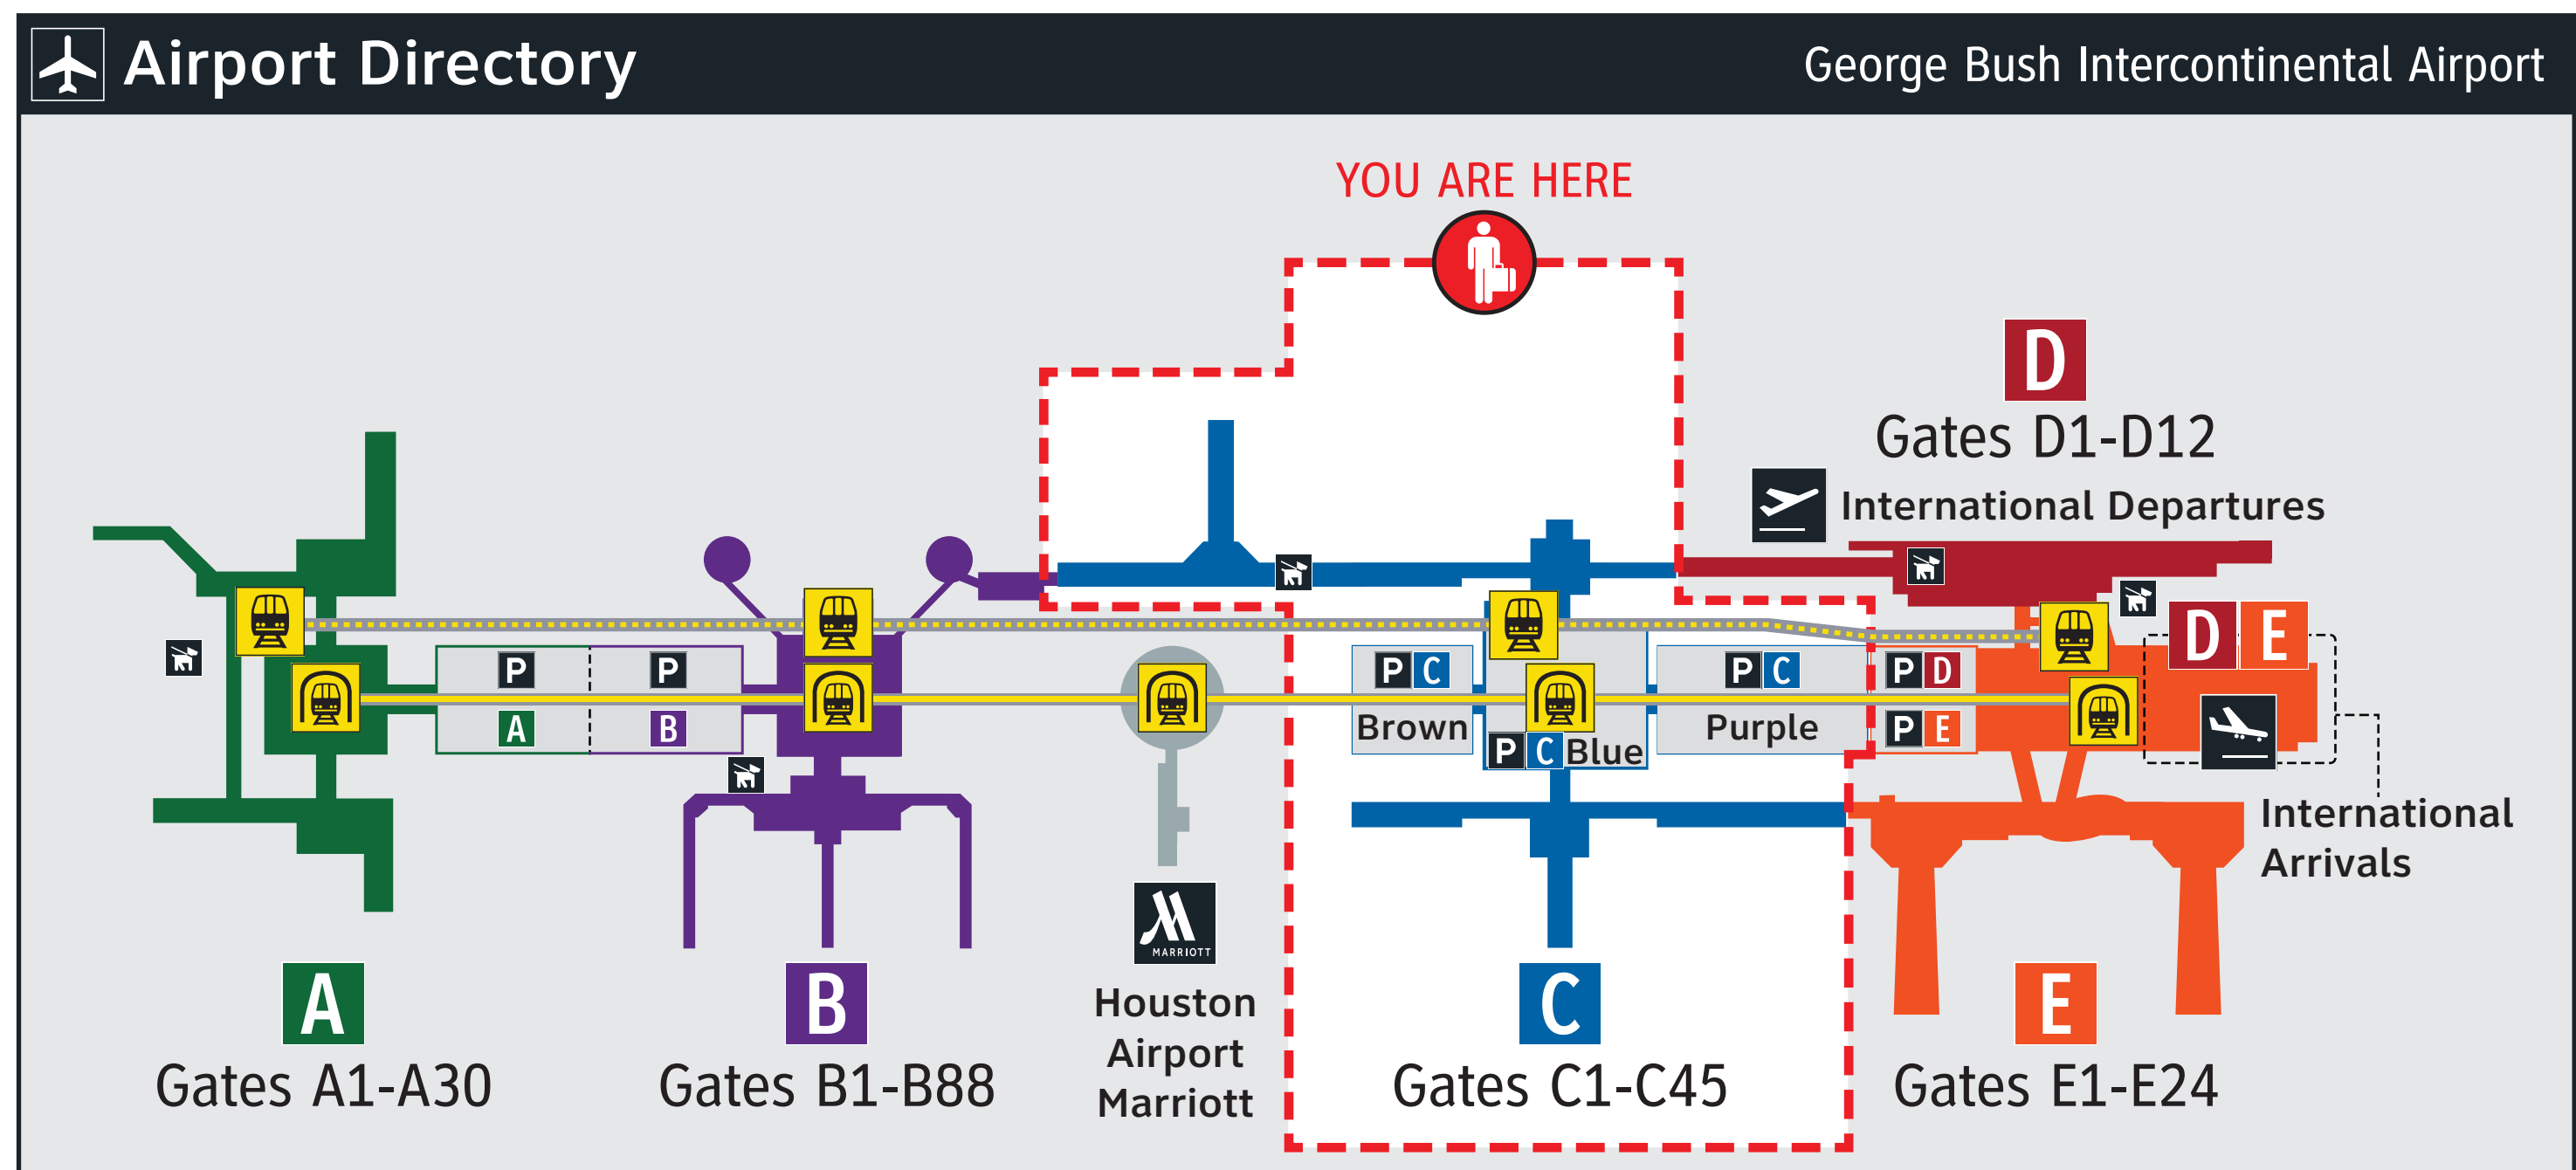

C Terminal Levels

Level 3:
 Skyway to: **A B D E**

Level 2:
 Gates C1-C45
 Ticketing/Check-In
 Parking **C** Purple

Level 1:
 Baggage Claim
 Ground Transportation
 Passenger Pick-Up
 Parking **C** Brown

Level LL:
 Subway to: **A B D E** Marriott