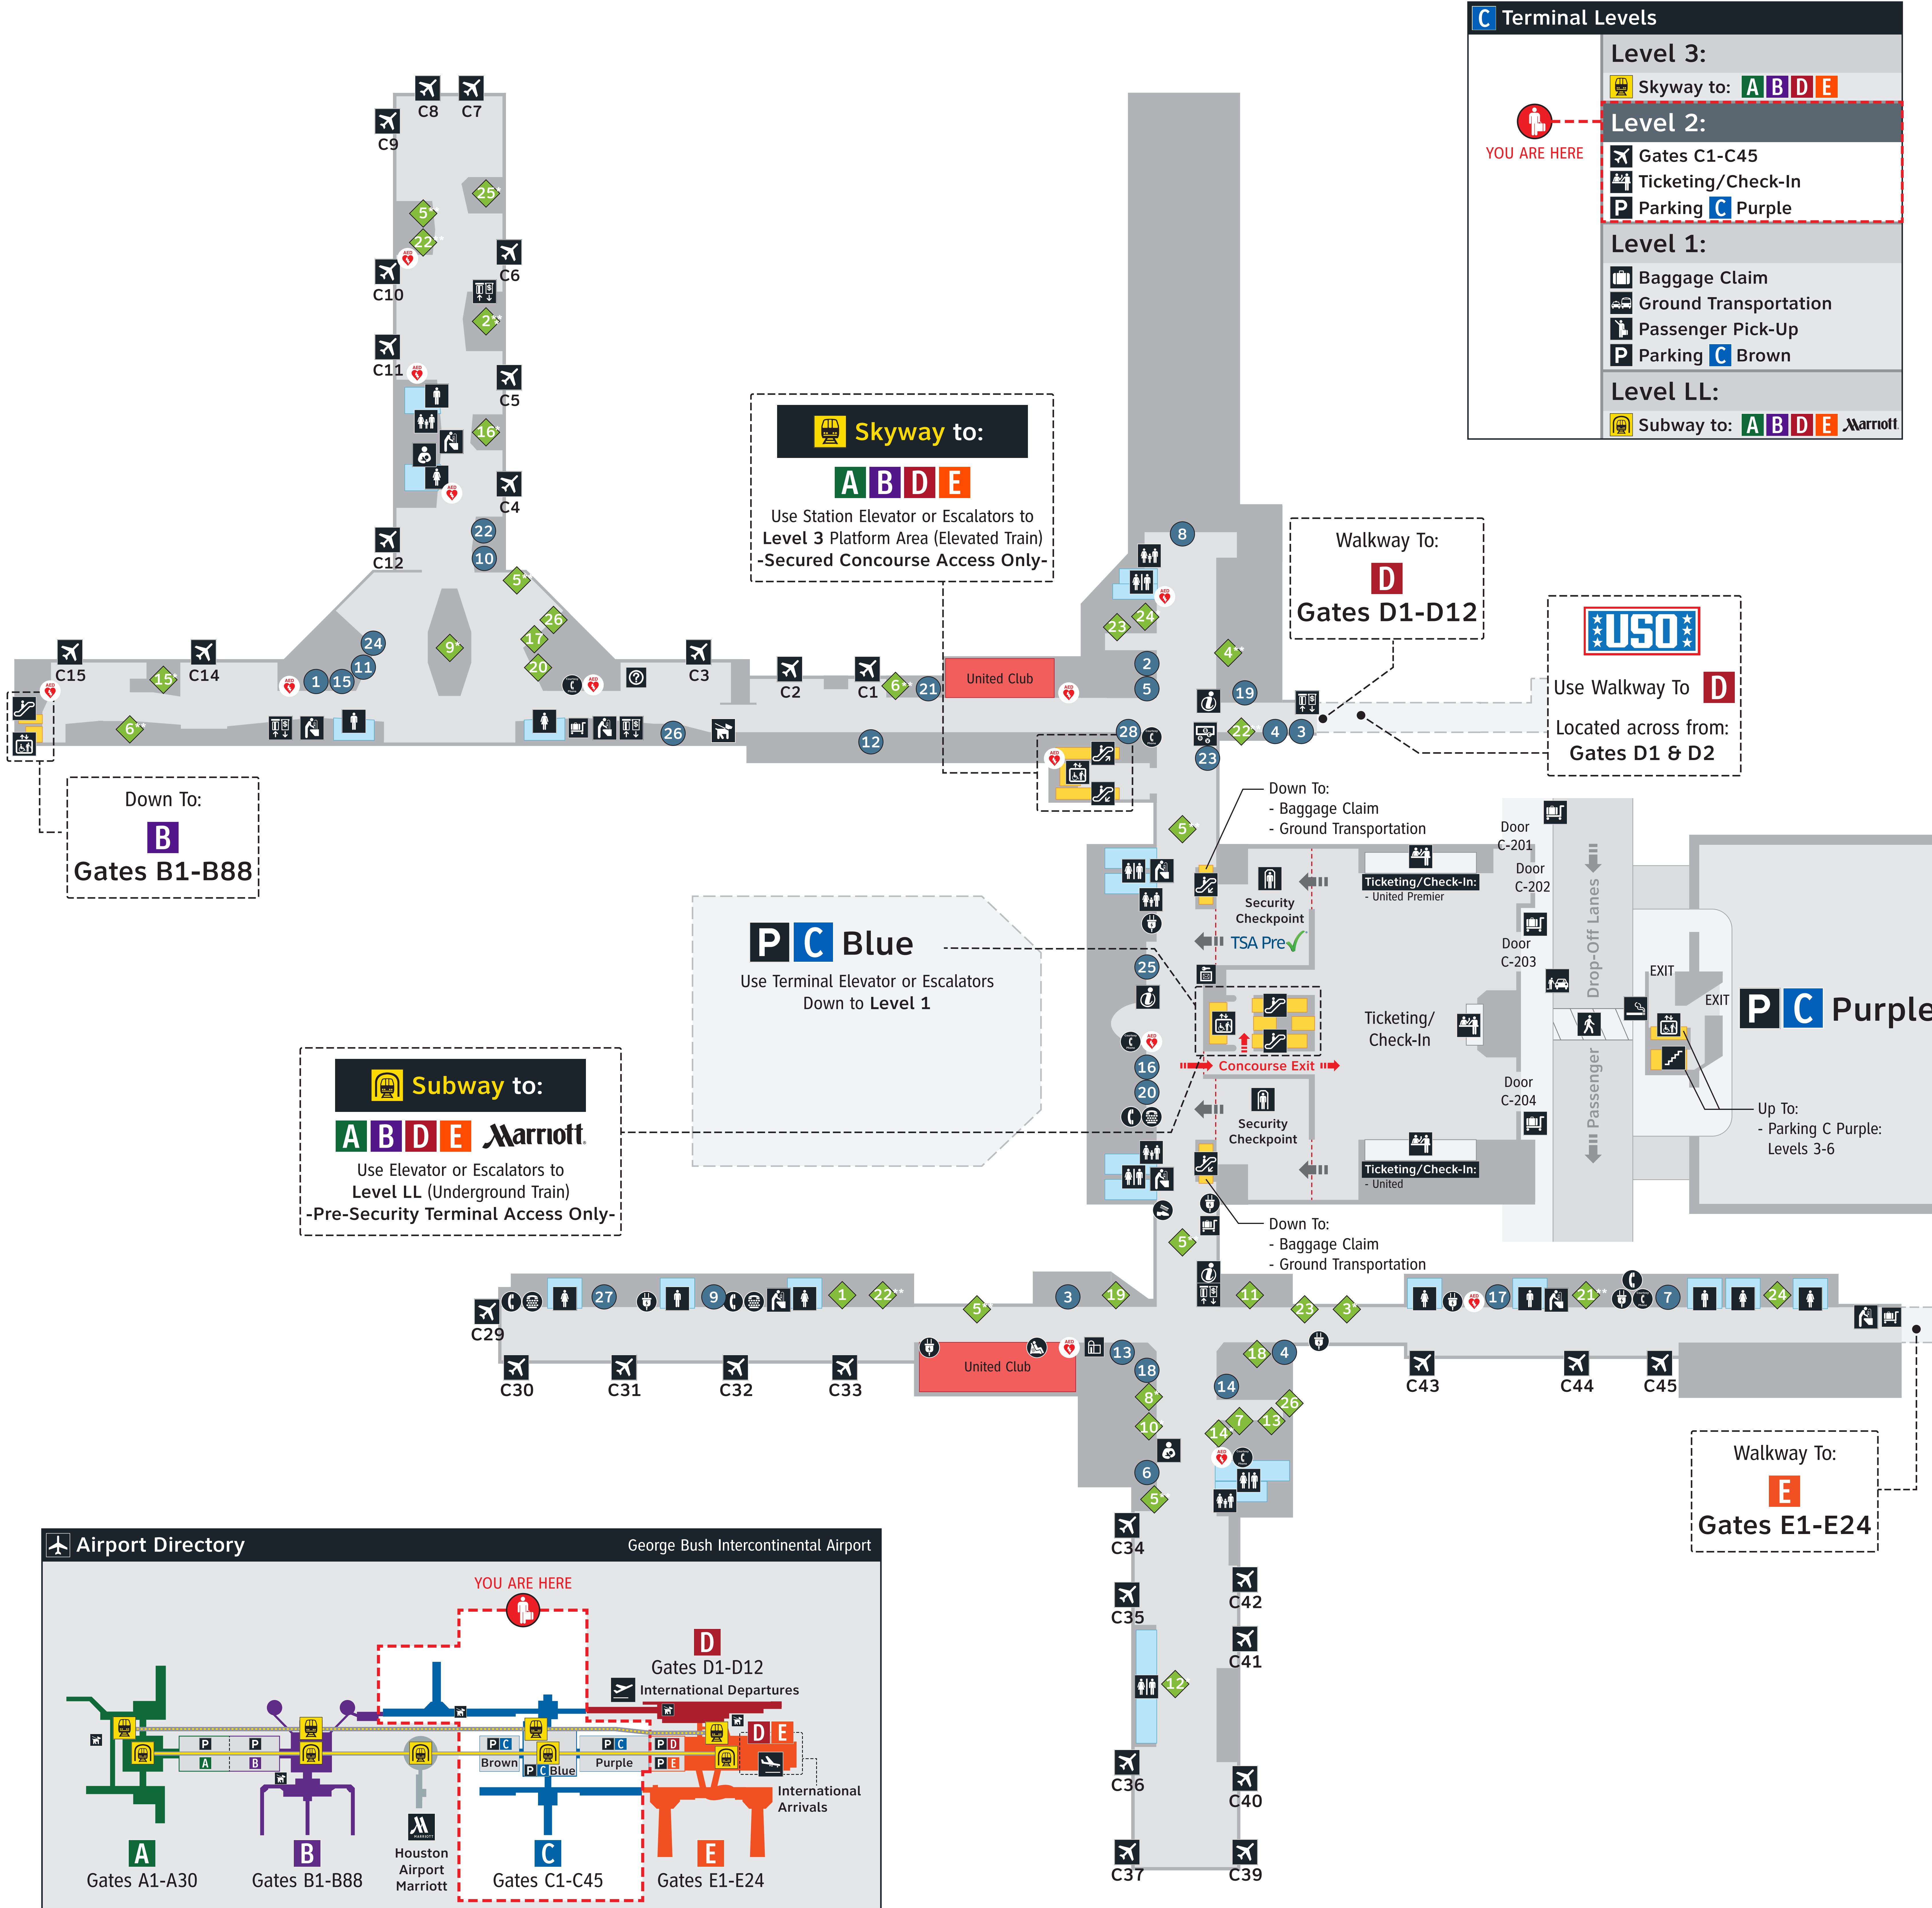

C Terminal Levels

Level 3:
 Skyway to: **A B D E**

Level 2:
 Gates C1-C45
 Ticketing/Check-In
 Parking **C** Purple

Level 1:
 Baggage Claim
 Ground Transportation
 Passenger Pick-Up
 Parking **C** Brown

Level LL:
 Subway to: **A B D E** Marriott