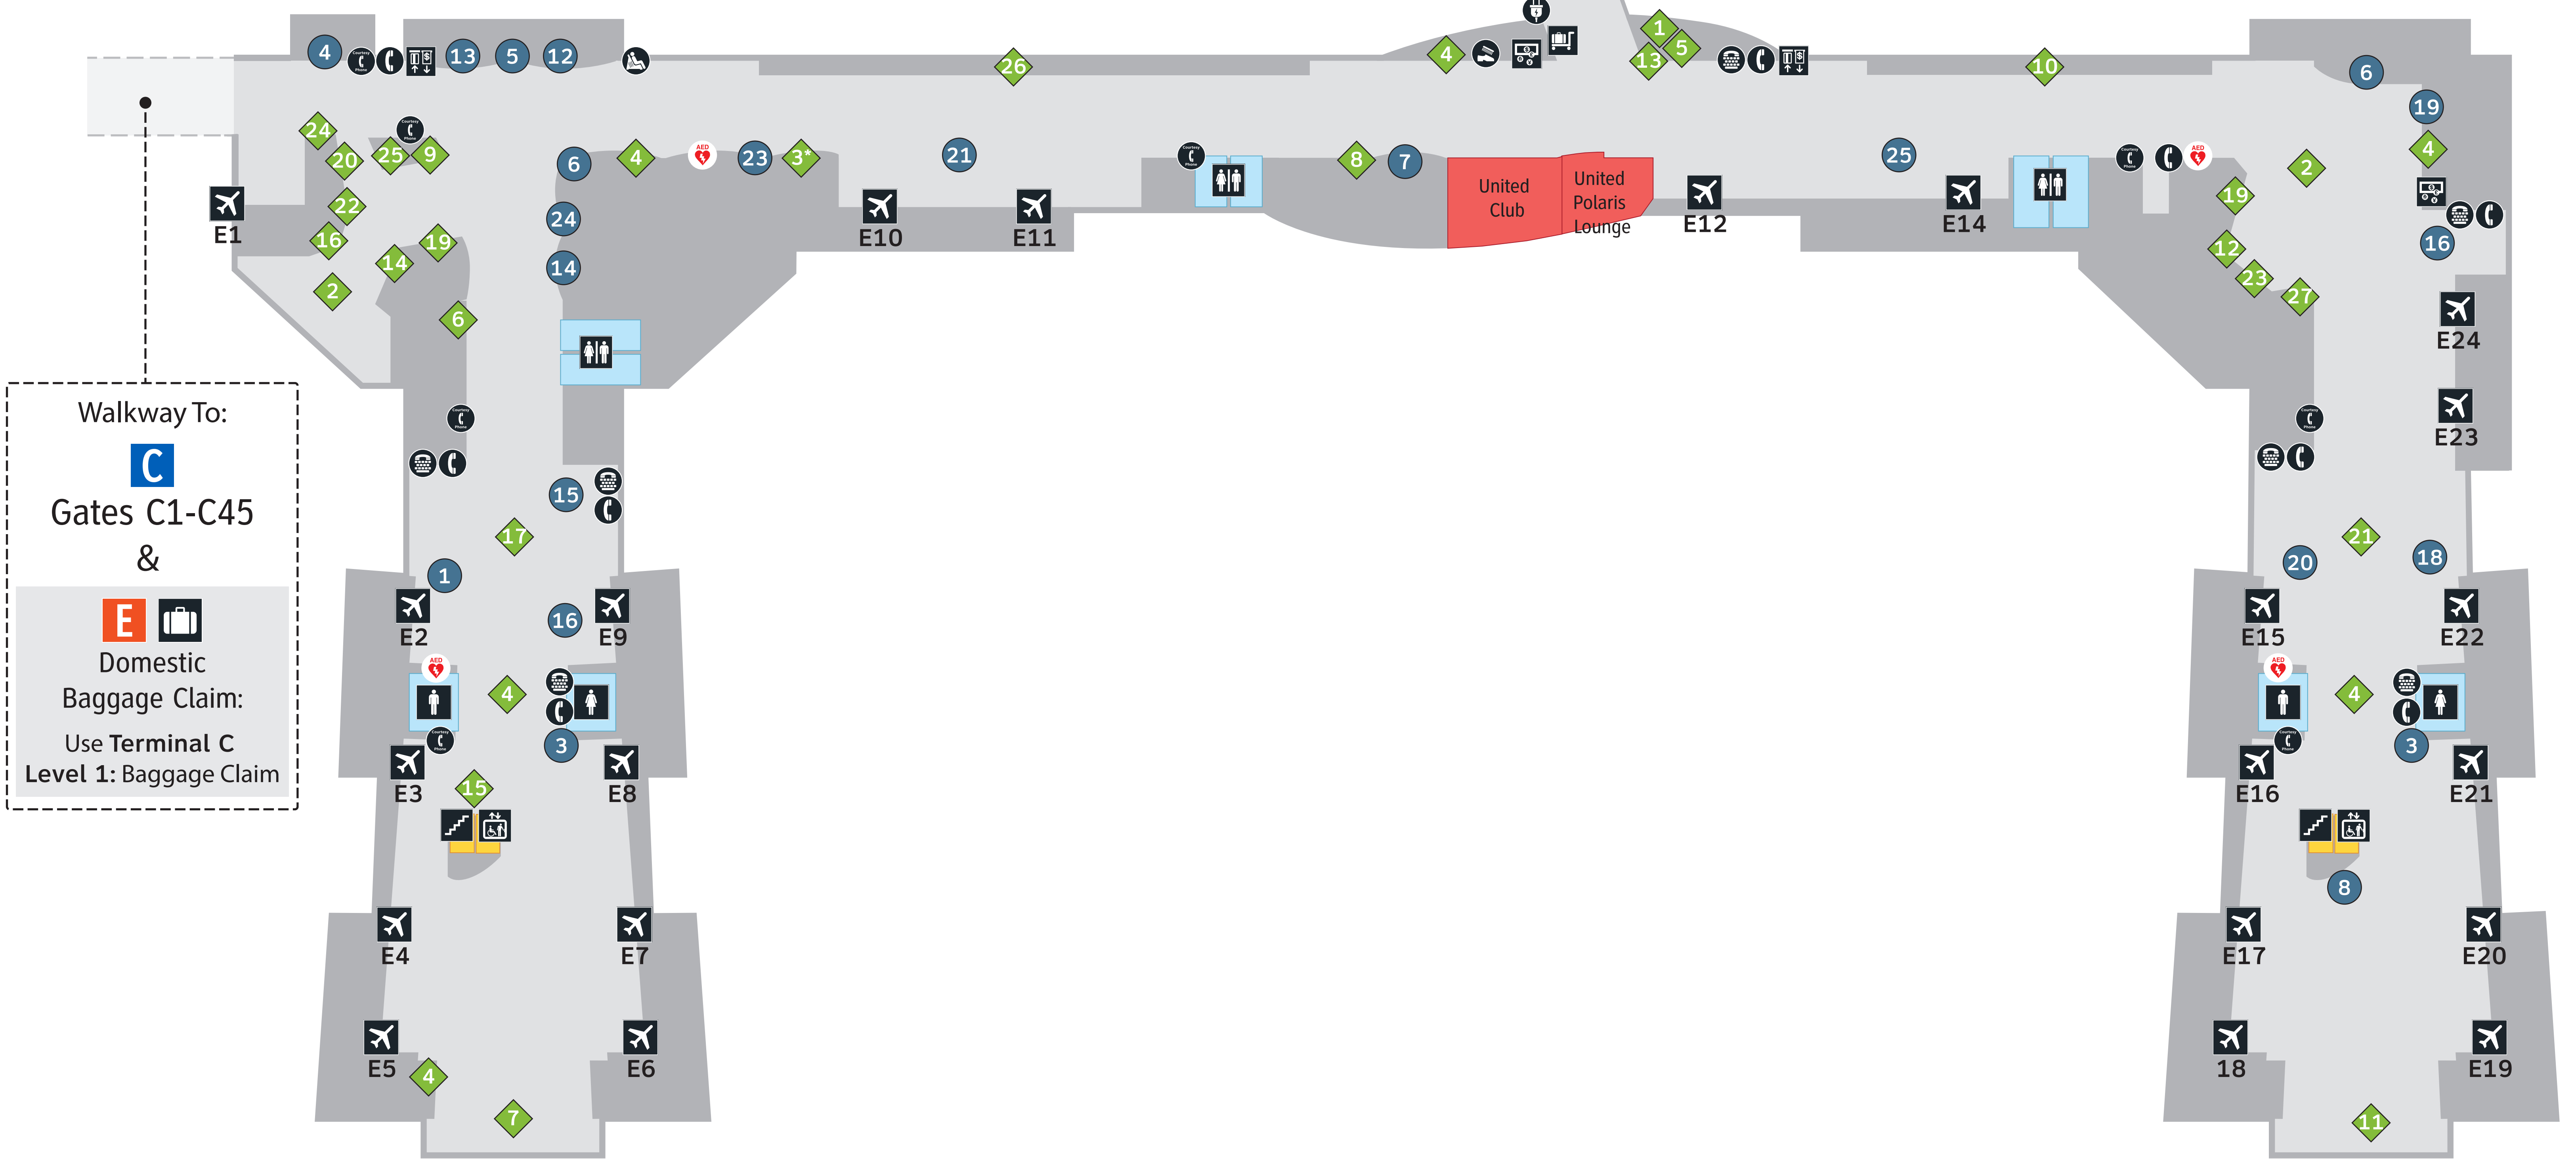

E Terminal Levels

Level 3:
 Skyway to: **A B C**

Level 2:
 YOU ARE HERE
 Hotel Shuttles
 Gates E1-E24
 Parking Shuttles
 Passenger Drop-Off
 Ticketing/Check-In
 Walkway to: **C D**

Level 1:
 International Arrivals
 Ground Transportation
 Passenger Pick-Up
 Parking **D E**

Level LL:
 Subway to: **A B C** Marriott

Airport Directory George Bush Intercontinental Airport

YOU ARE HERE

Gates A1-A30 Gates B1-B88 Gates C1-C45 Gates D1-D12 International Departures International Arrivals

Houston Airport Marriott

Walkway To:
D
 Gates D1-D12

Skyway to:
A B C
 Use Station Elevator or Escalators to
Level 3 Platform Area (Elevated Train)
 -Secured Concourse Access Only-

Subway to:
A B C Marriott
 Use Elevator or Escalators to
Level B1 (Underground Train)
 -Pre-Security Terminal Access Only-