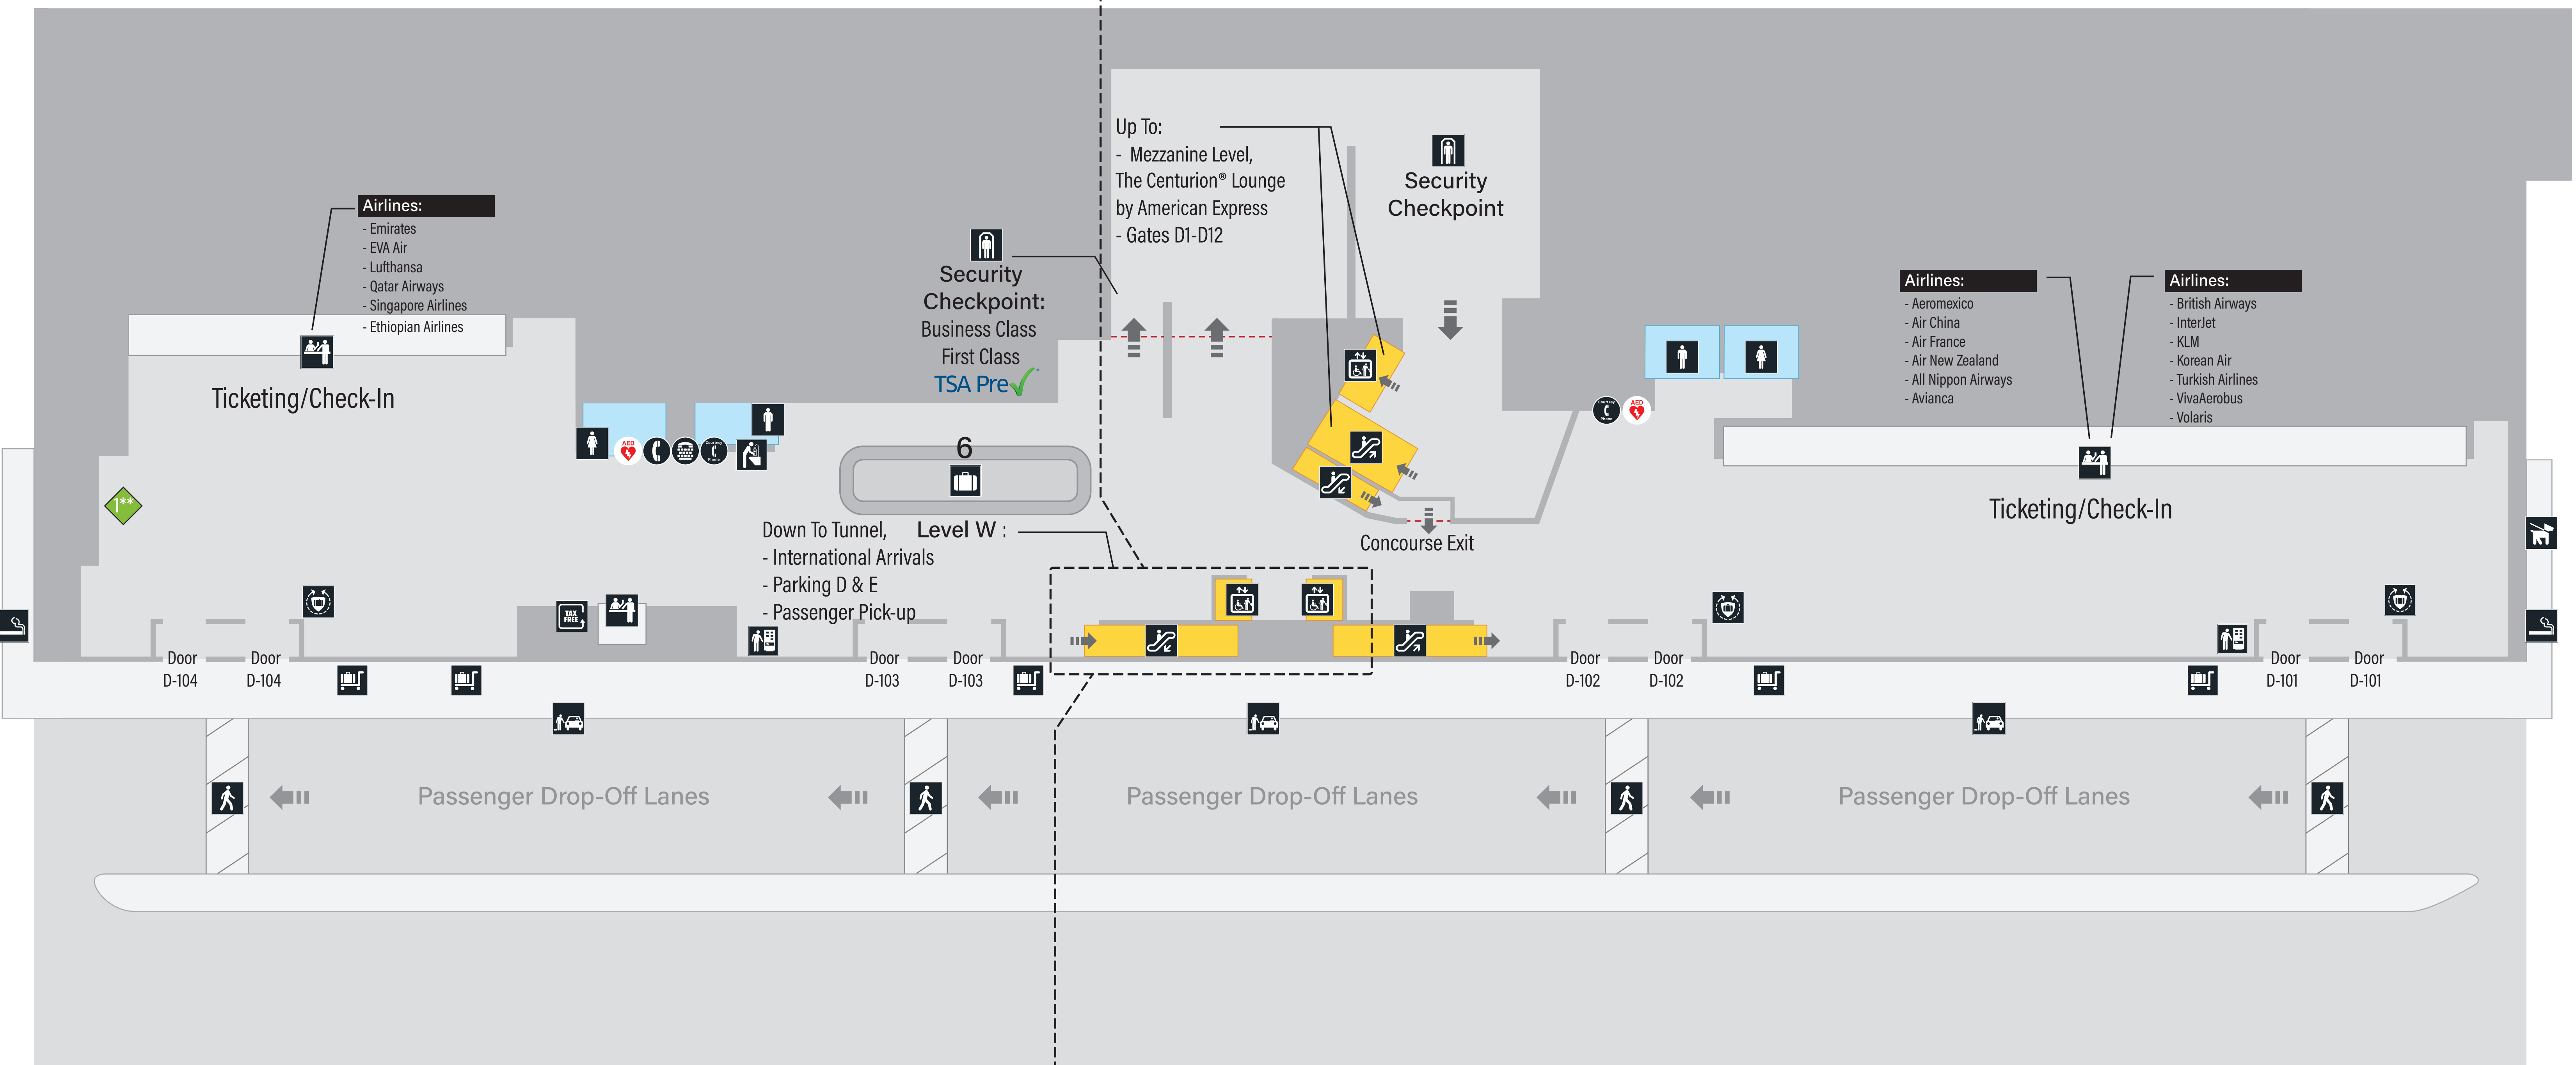

D Terminal Levels

Level 3:
 Skyway to: **A B C**

Level 2:
 Gates D1-D12
 Valet Parking
 Walkway to: **C E**

Level M (Mezzanine):
 The Centurion Lounge

Level 1:
YOU ARE HERE
 Parking **D E** (Use Tunnel Level)
 Passenger Drop-Off
 Ticketing/Check-In

Level LL:
 Subway to: **A B C** Marriott

Subway to:
A B C Marriott

Use Elevators or Escalator to **Level W** (Tunnel Level), then take the Escalators or Elevator to **Level LL** (Underground Train)
 -Pre-Security Terminal Access Only-

P D E

Use Ticketing Lobby Elevators or Escalator Down to Tunnel Level

- D Airlines**
- Airlines:
 - Aeromexico
 - Air China
 - Air France
 - Air New Zealand
 - All Nippon Airways
 - Avianca
 - British Airways
 - Emirates
 - Ethiopian Airlines
 - EVA Air
 - InterJet
 - KLM Royal Dutch Airlines
 - Lufthansa
 - Qatar Airways
 - Singapore Airlines
 - Turkish Airlines
 - VivaAerobus
 - Volaris

- Dining** *full service **grab & go
- Starbucks**