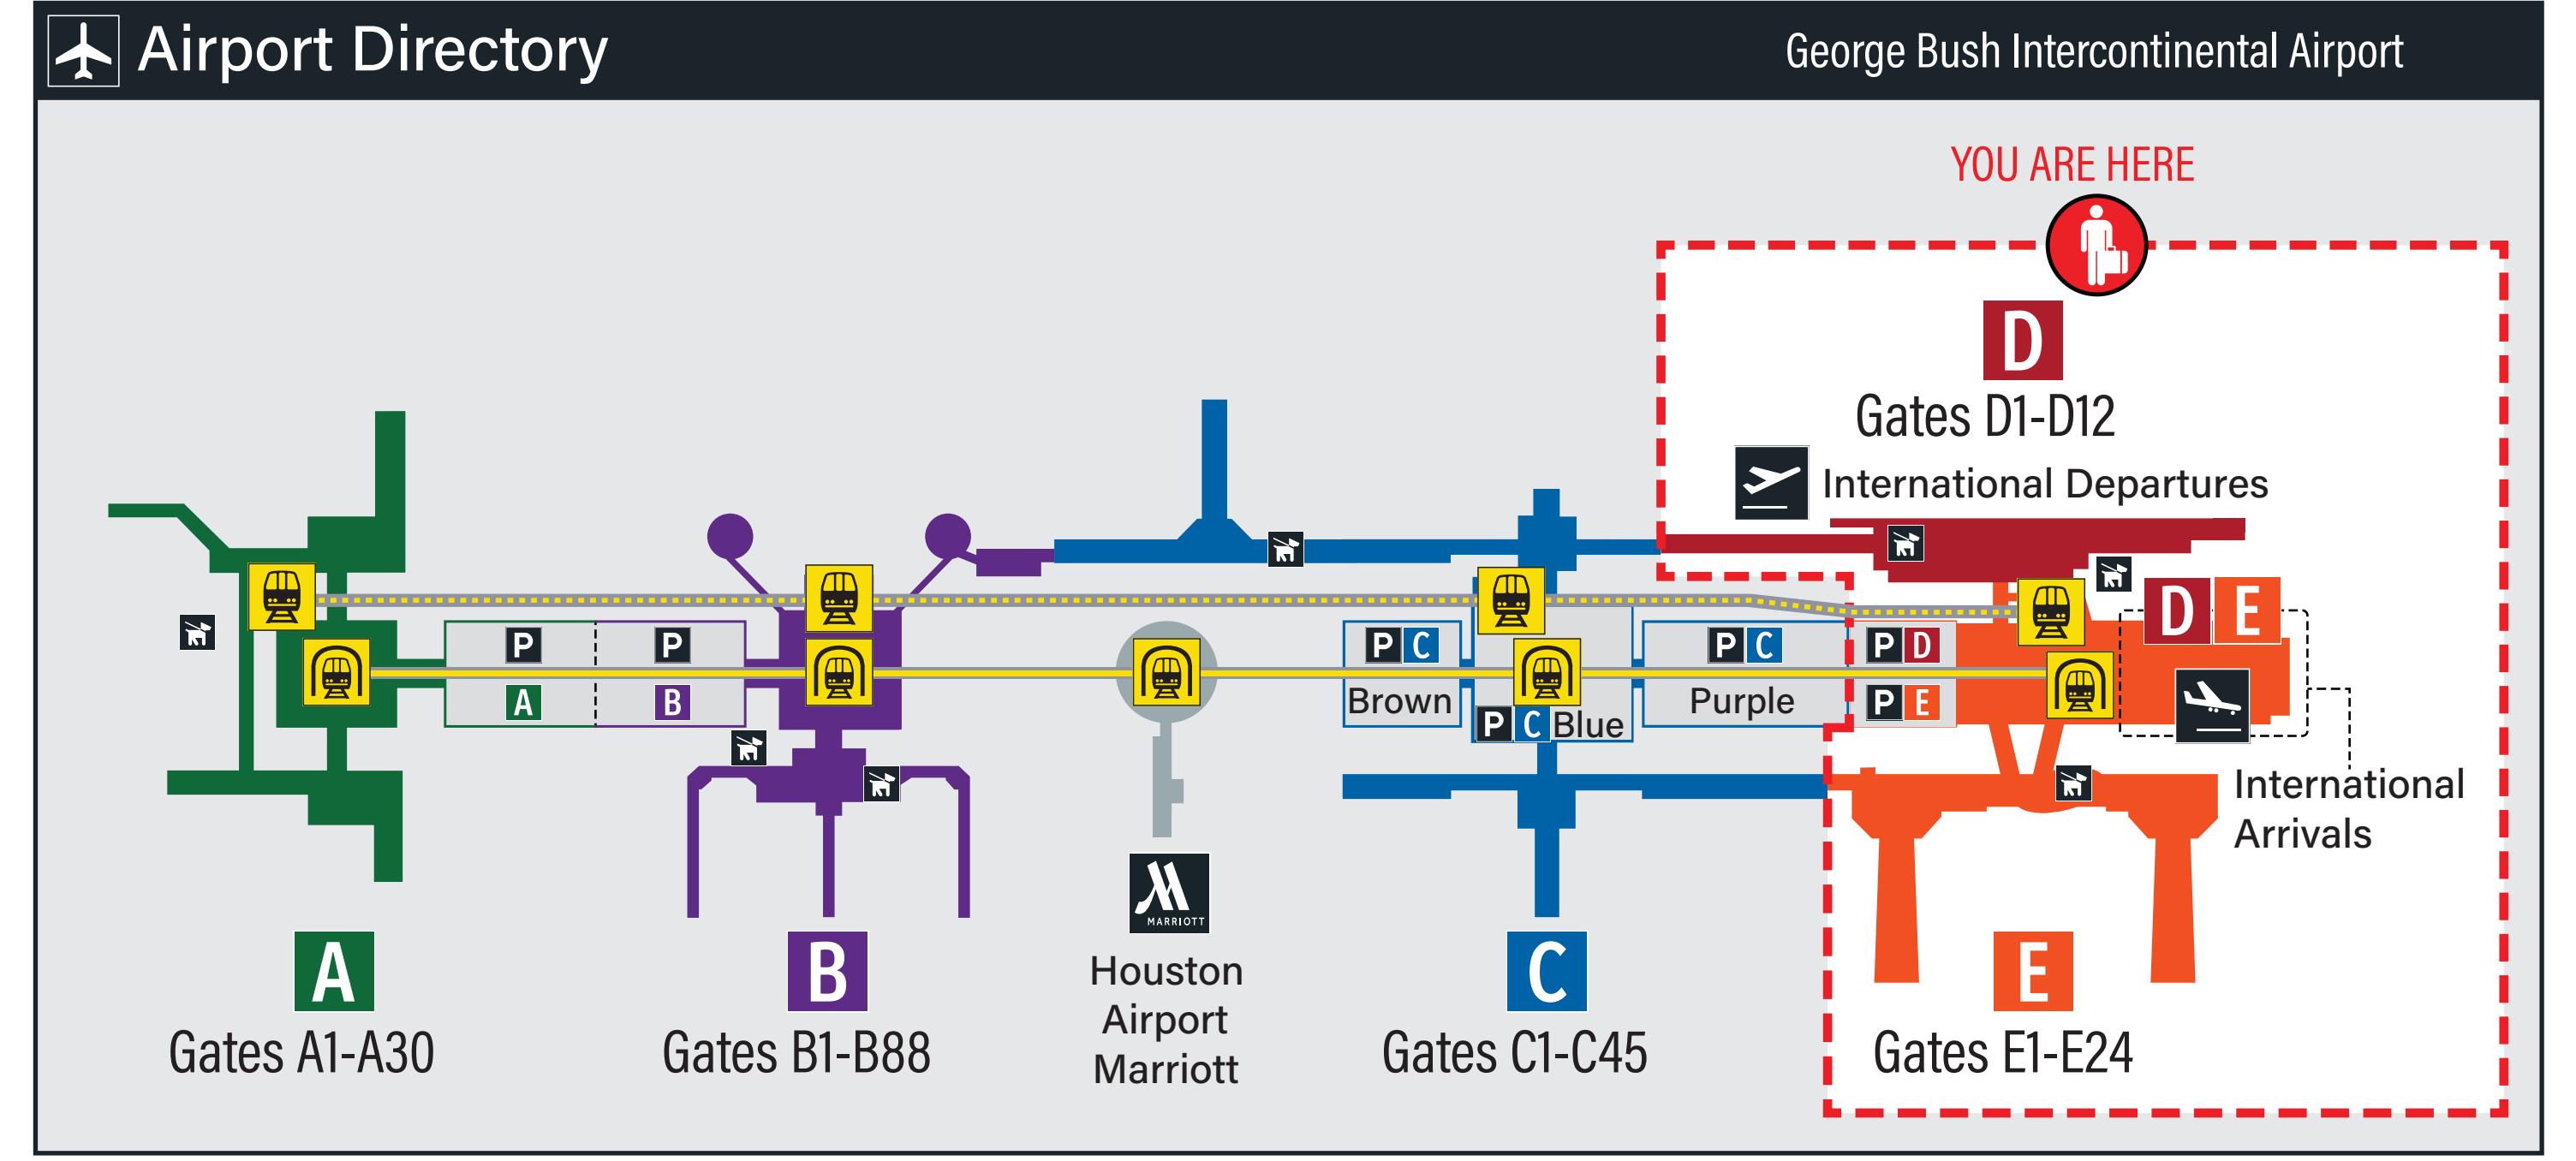

D Terminal Levels

Level 3:
 Skyway to: **A B C**

Level 2:
 Gates D1-D12
 Valet Parking
 Walkway to: **C E**

Level M (Mezzanine):
 The Centurion Lounge

Level 1:
YOU ARE HERE
 Parking **D E** (Use Tunnel Level)
 Passenger Drop-Off
 Ticketing/Check-In

Level LL:
 Subway to: **A B C** Marriott

Subway to:
A B C Marriott

Use Elevators or Escalator to **Level W** (Tunnel Level), then take the Escalators or Elevator to **Level LL** (Underground Train)
 -Pre-Security Terminal Access Only-

P D E

Use Ticketing Lobby Elevators or Escalator Down to Tunnel Level

- D Airlines**
- Airlines:
 - Aeromexico
 - Air China
 - Air France
 - Air New Zealand
 - All Nippon Airways
 - Avianca
 - British Airways
 - Emirates
 - Ethiopian Airlines
 - EVA Air
 - InterJet
 - KLM Royal Dutch Airlines
 - Lufthansa
 - Qatar Airways
 - Singapore Airlines
 - Turkish Airlines
 - VivaAerobus
 - Volaris

- D Amenities & Services**
- AED
 - Baggage Carts
 - Baggage Wrap
 - Courtesy Phone
 - Elevators
 - Escalators
 - Parking
 - Restrooms
 - Service Animal Relief
 - Smoking Area
 - Stairs
 - Tax Rebates
 - Telephones
 - Ticketing/Check-In
 - TTY Phones
 - Valet Parking
 - Water Bottle Filling Station