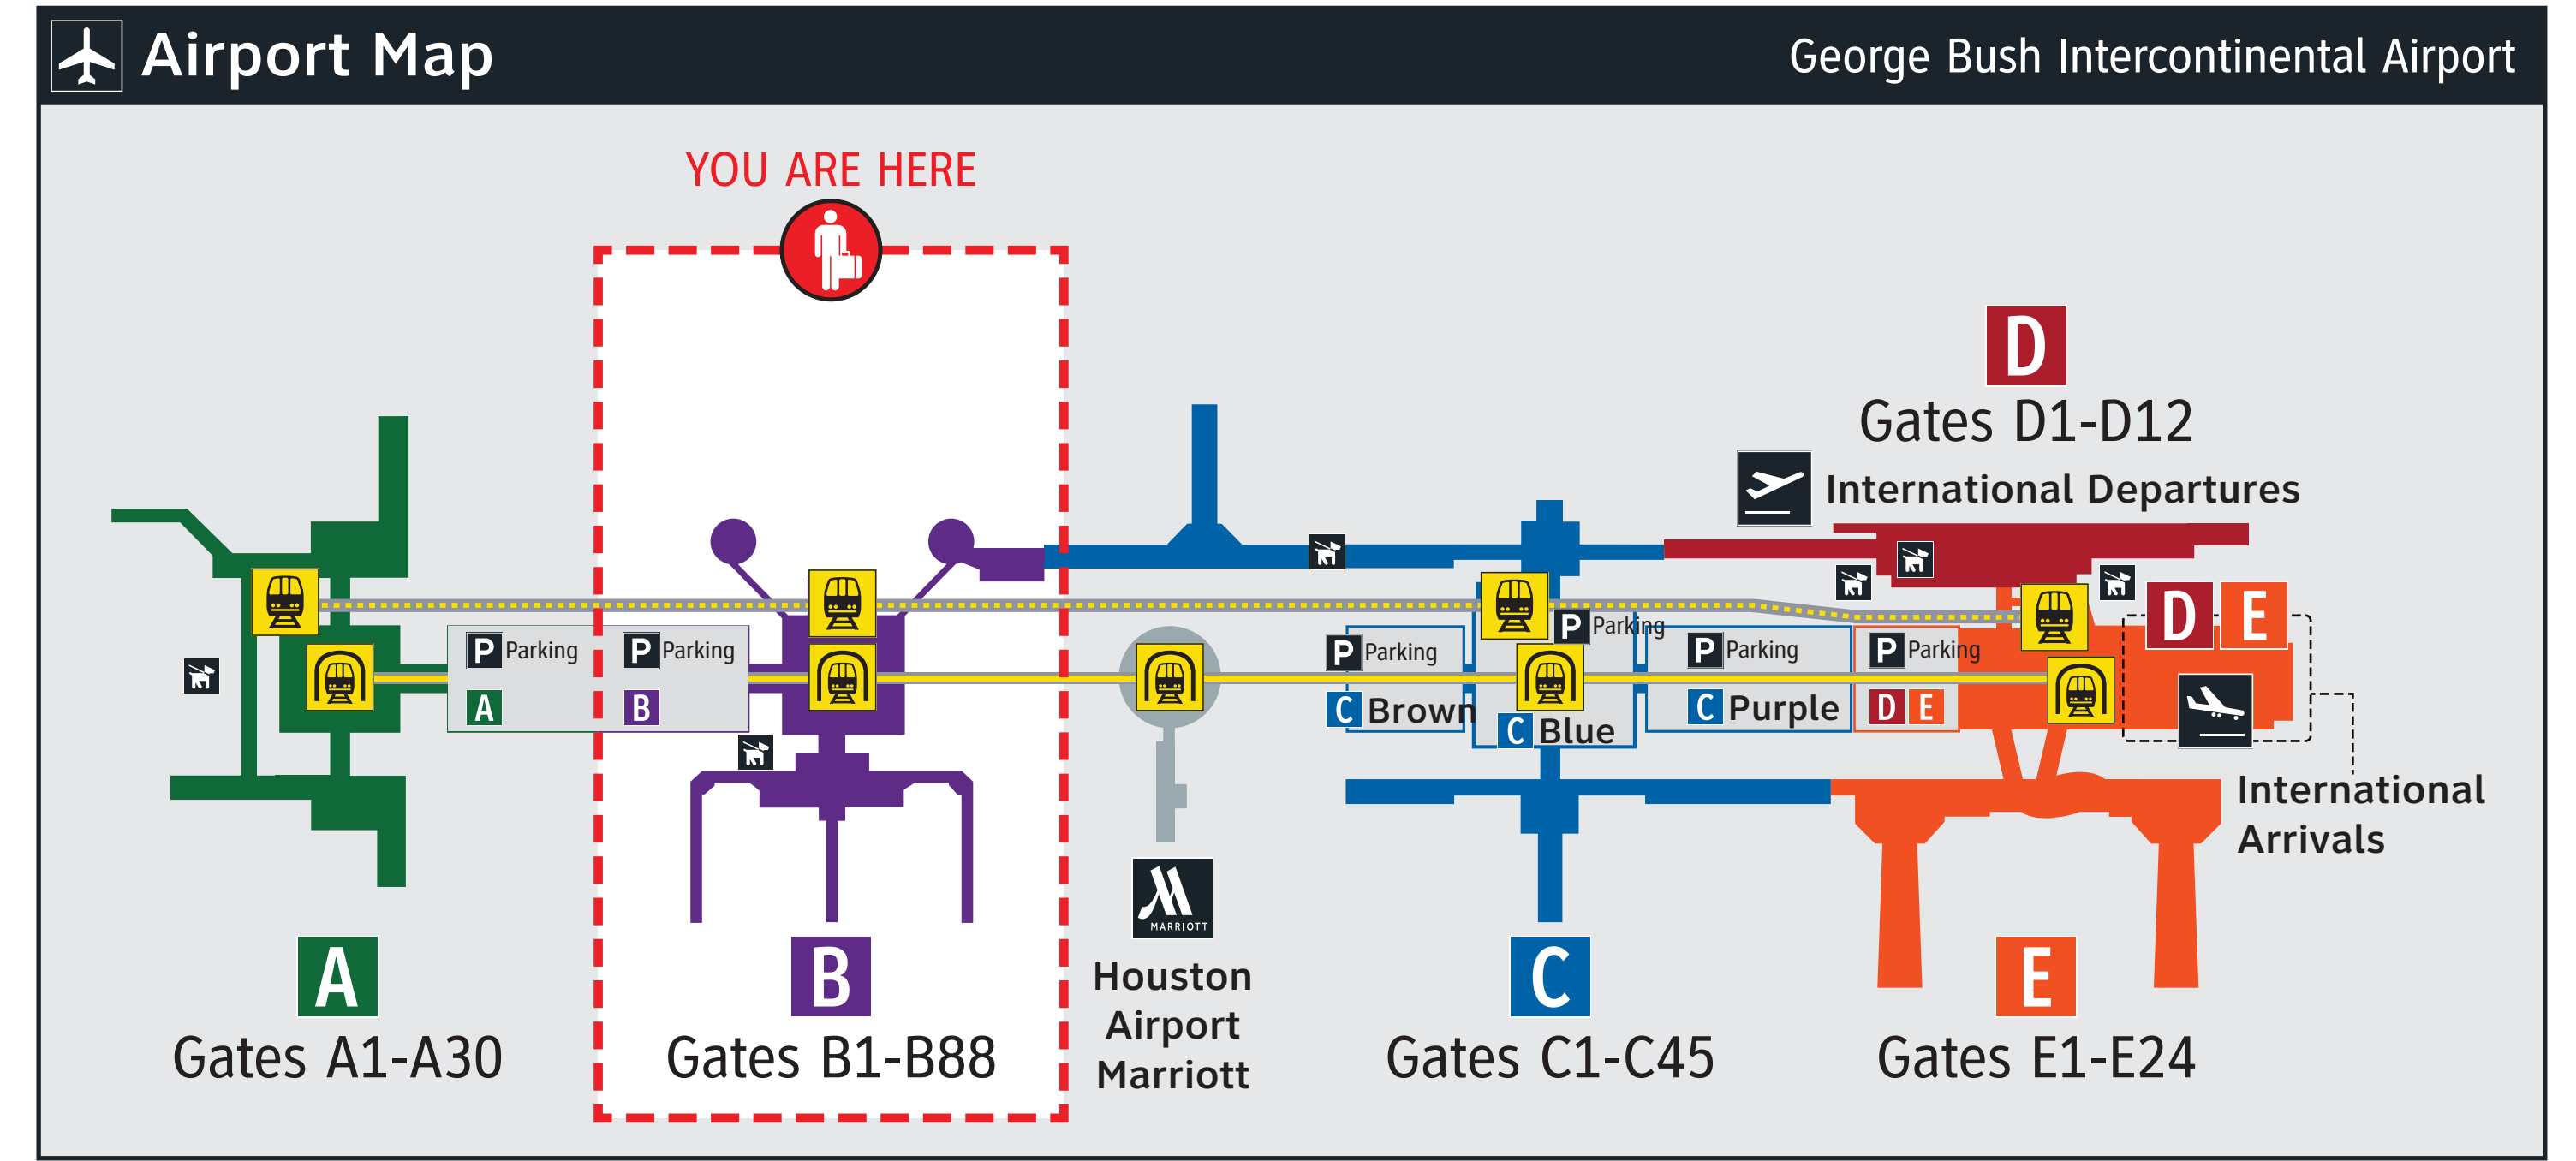

B Terminal Levels

Level 3:
 Skyway to: **A C D E**

Level 2:
 Gates B1-B88
 Ticketing/Check-In
 Walkway to: **C**

Level 1:
YOU ARE HERE
 Baggage Claim
 Ground Transportation
 Passenger Pick-Up
 Parking **A B**

Level LL:
 Subway to: **A C D E** Marriott

Subway to:
A C D E Marriott
 Use Elevator or Escalators to Level LL (Underground Train)
 -Pre-Security Terminal Access Only-

<p>B Airlines</p> <p>Airlines: - United</p>	<p>B Amenities & Services</p> <ul style="list-style-type: none"> AED Baggage Carts Baggage Services Courtesy Phones Elevators Escalators Interactive Visitor Kiosk Parking Rapid Charger Machine (\$) Restrooms Service Animal Relief Smoking Area Stairs Telephones TTY Phones Valet Parking 	<p>Ground Transportation</p> <ul style="list-style-type: none"> ecopark ecopark2 Hotel Shuttles Limos Off-Airport Parking Passenger Pick-Up Rental Car Shuttle Ride App Pickup <ul style="list-style-type: none"> - Get Me - GreenLight (GLT) - Lyft - Uber - Wingz Shared Ride Shuttles Taxis 	<p>Shopping **grab & go</p> <ul style="list-style-type: none"> 1 CVS Automated Kiosk
--	--	---	---