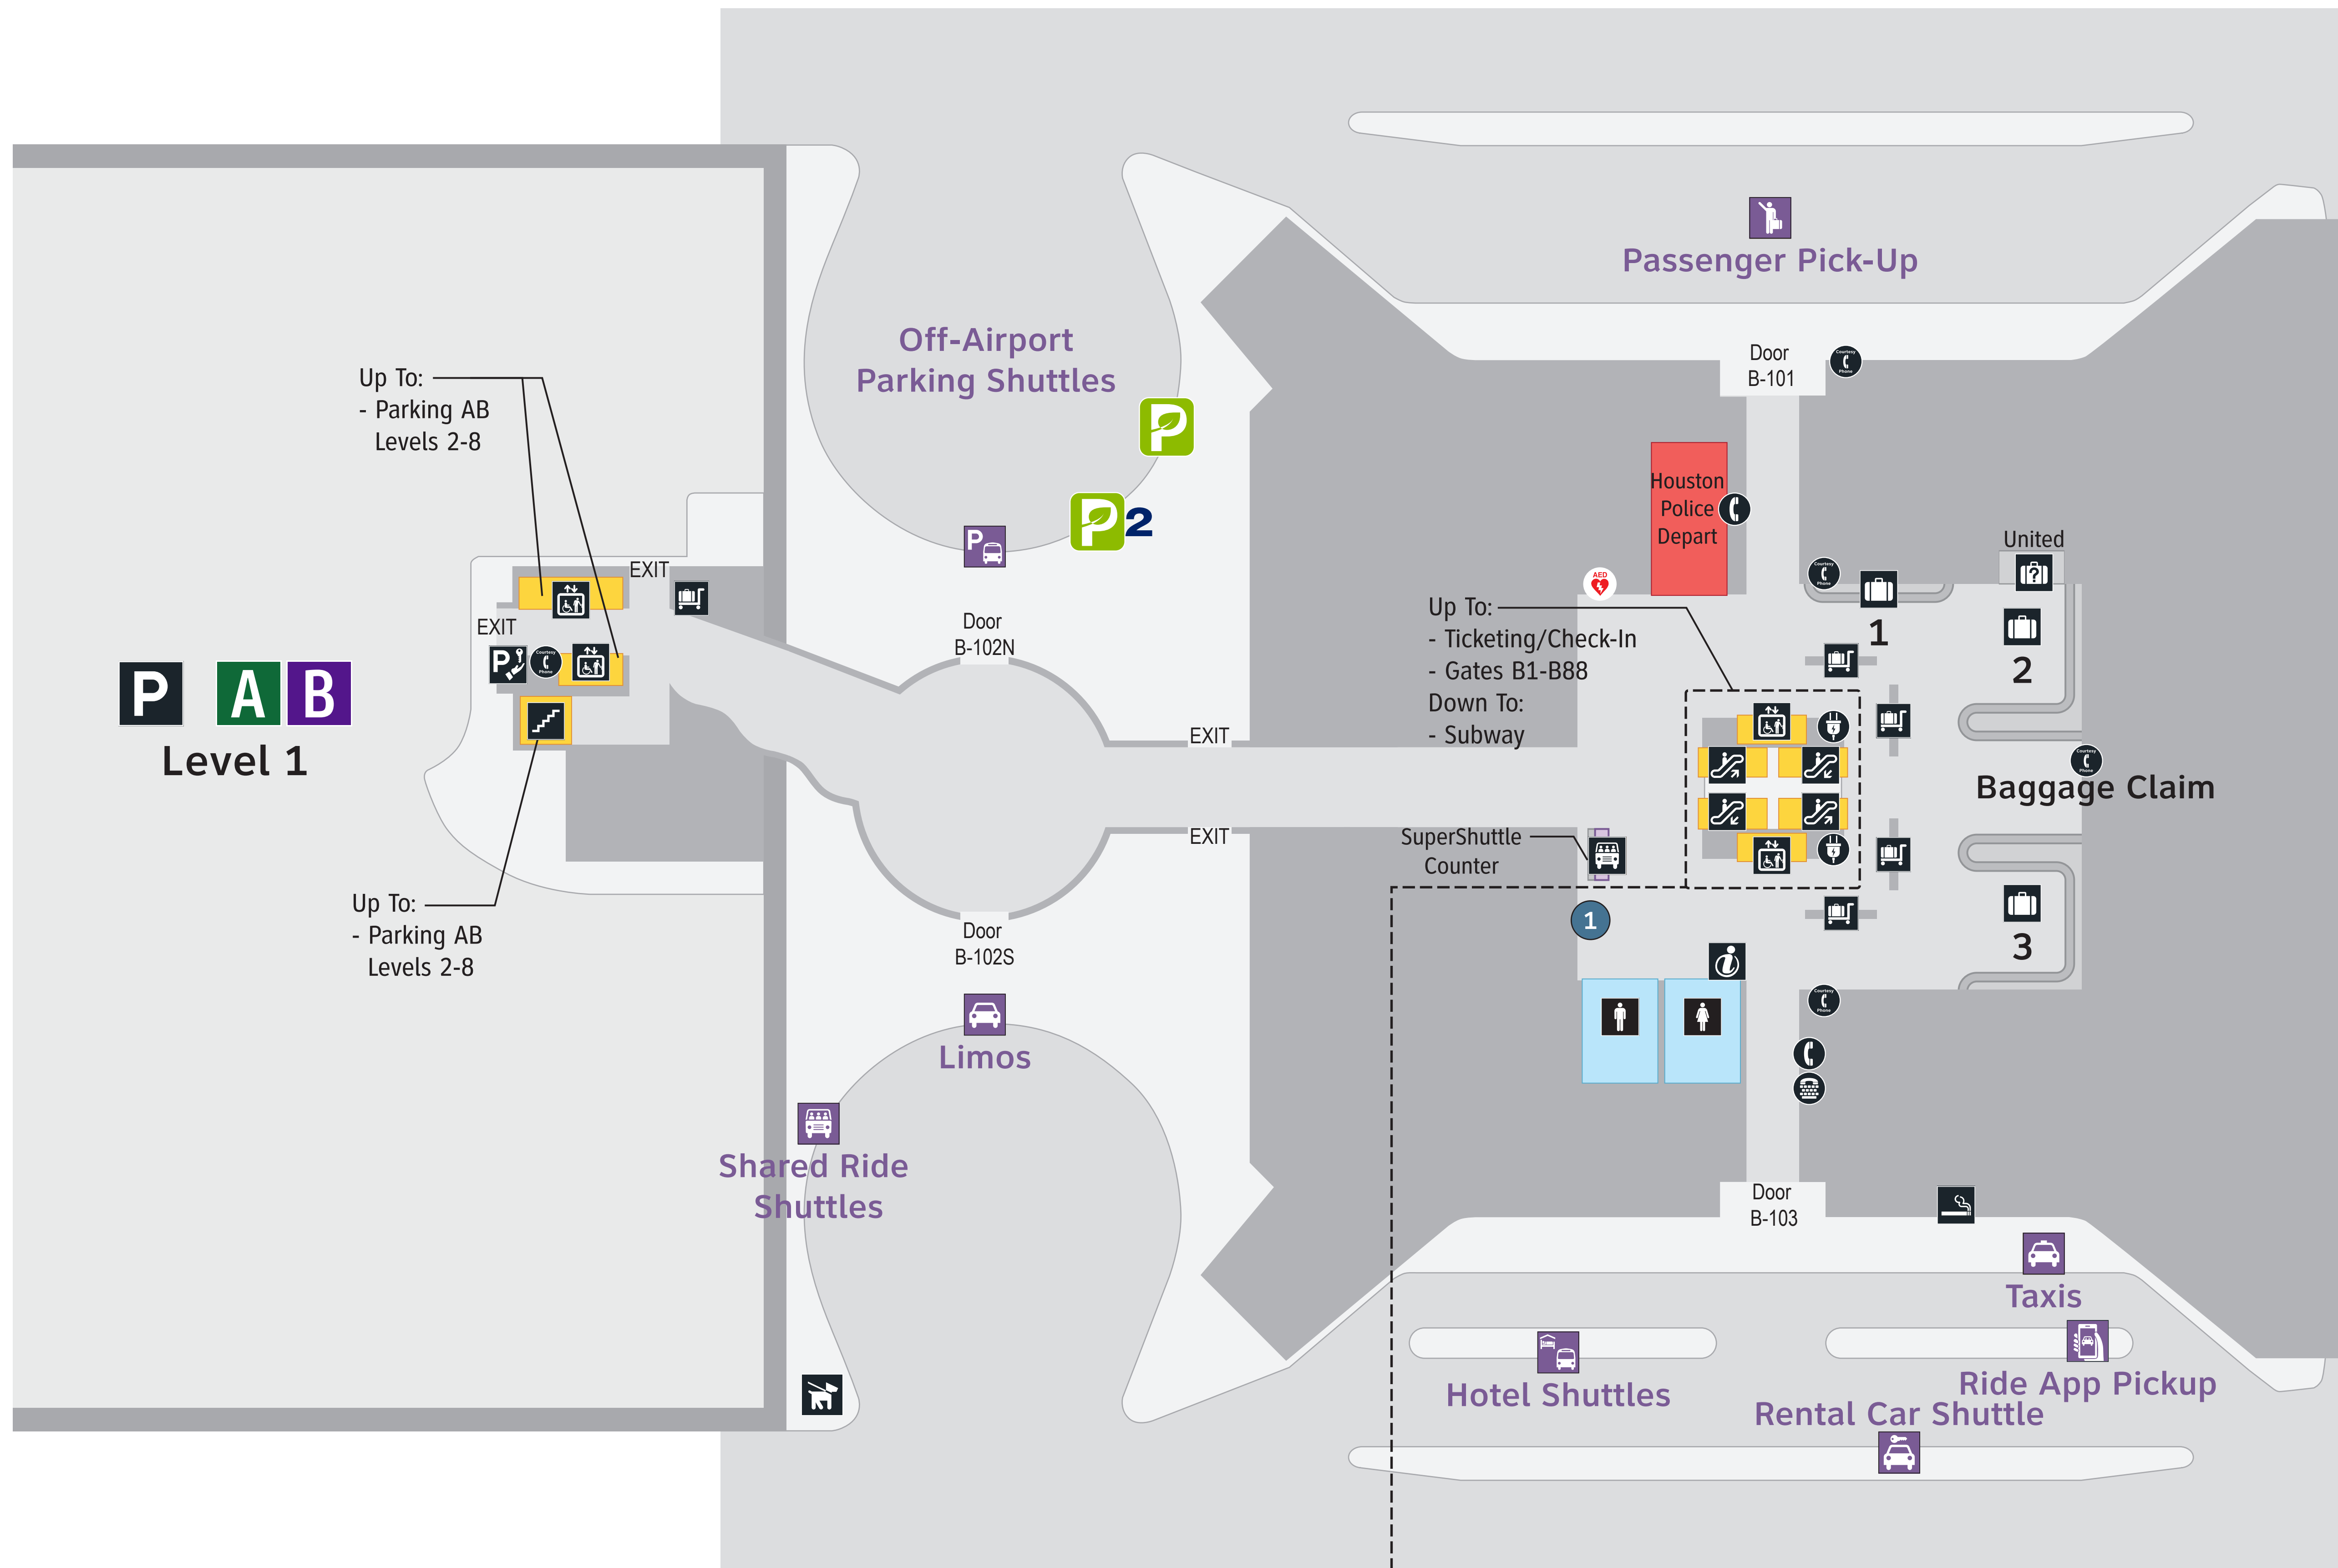

B Terminal Levels

Level 3:
 Skyway to: **A C D E**

Level 2:
 Gates B1-B88
 Ticketing/Check-In
 Walkway to: **C**

Level 1:
YOU ARE HERE
 Baggage Claim
 Ground Transportation
 Passenger Pick-Up
 Parking **A B**

Level LL:
 Subway to: **A C D E** Marriott

Subway to:
A C D E Marriott
 Use Elevator or Escalators to Level LL (Underground Train)
 -Pre-Security Terminal Access Only-

<p>B Airlines</p> <p>Airlines: - United</p>	<p>B Amenities & Services</p> <ul style="list-style-type: none"> AED Baggage Carts Baggage Services Courtesy Phones Elevators Escalators Interactive Visitor Kiosk Parking Rapid Charger Machine (\$) Restrooms Service Animal Relief Smoking Area Stairs Telephones TTY Phones Valet Parking 	<p>Ground Transportation</p> <ul style="list-style-type: none"> ecopark ecopark2 Hotel Shuttles Limos Off-Airport Parking Passenger Pick-Up Rental Car Shuttle Ride App Pickup <ul style="list-style-type: none"> - Get Me - GreenLight (GLT) - Lyft - Uber - Wingz Shared Ride Shuttles Taxis 	<p>Shopping **grab & go</p> <ul style="list-style-type: none"> 1 CVS Automated Kiosk
--	--	---	---