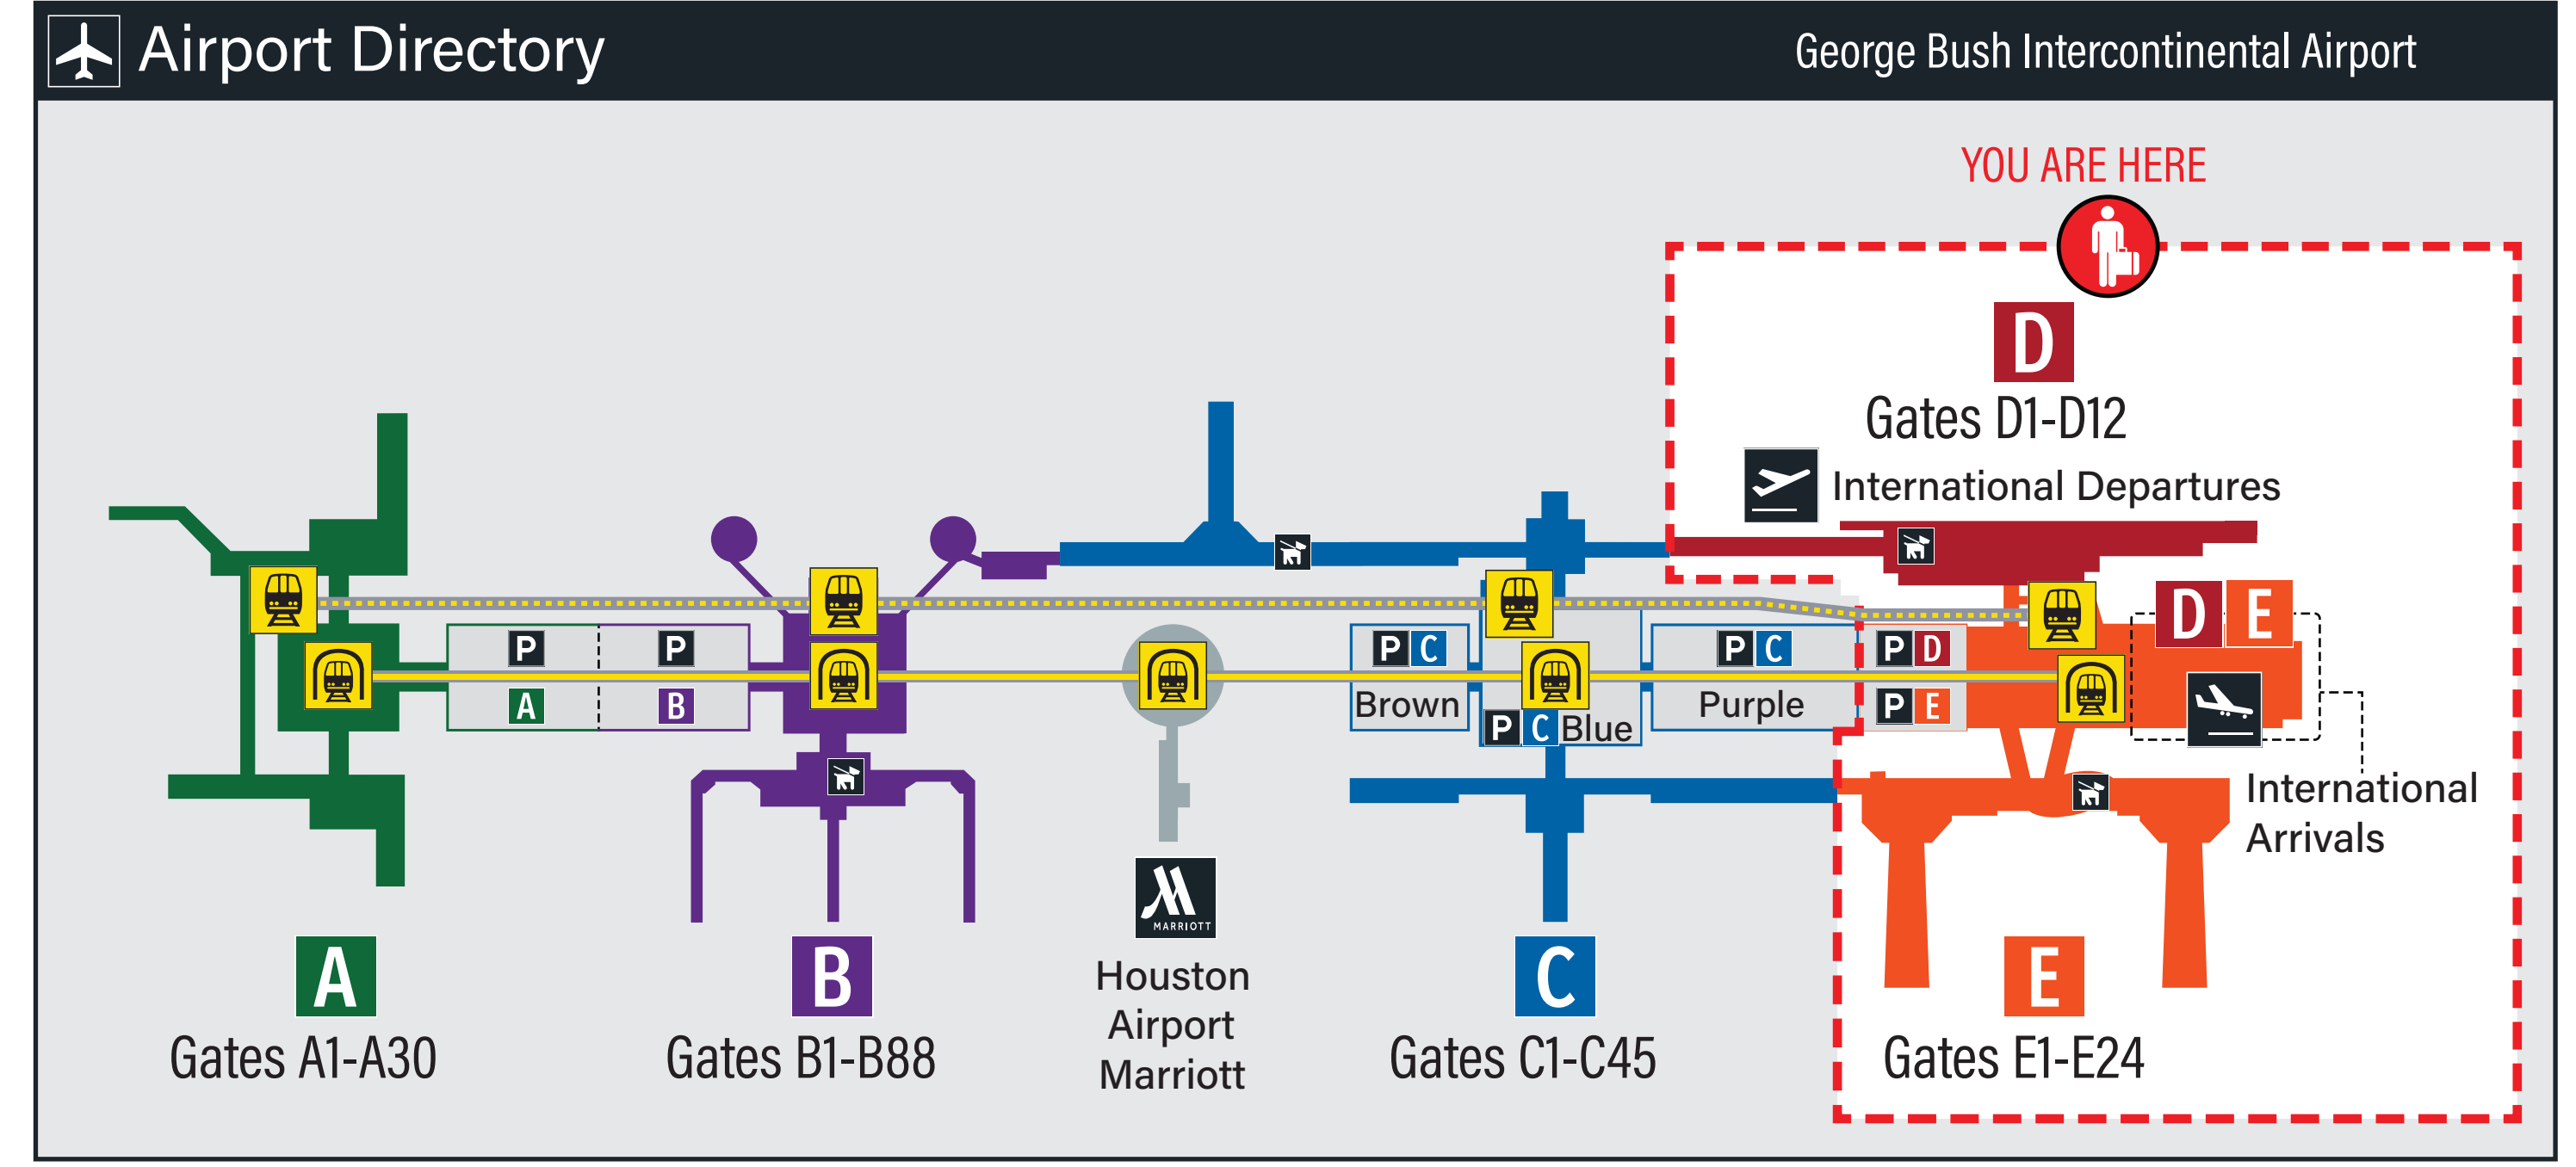

D Terminal Levels

Level 3:
 Skyway to: **A B C**

Level 2:
 YOU ARE HERE
 Gates D1-D12
 Valet Parking
 Walkway to: **C E**

Level M (Mezzanine):
 The Centurion Lounge

Level 1:
 Parking **D E** (Use Tunnel Level)
 Passenger Drop-Off
 Ticketing/Check-In

Level LL:
 Subway to: **A B C** Marriott

- Airlines**
- Aeromexico
 - Air China
 - Air France
 - Air New Zealand
 - All Nippon Airways
 - Avianca
 - British Airways
 - Emirates
 - Ethiopian Airlines
 - EVA Air
 - Interjet
 - KLM Royal Dutch Airlines
 - Lufthansa
 - Qatar Airways
 - Singapore Airlines
 - Turkish Airlines
 - VivaAerobus
 - Volaris
- Lounges:**
- Air France (D12) - Priority Pass
 - British Airways Lounge (D9)
 - KLM Crown Lounge (D8) - Priority Pass
 - The Centurion® Lounge by American Express (MezzanineLevel)
 - USO (D3)
- Executive Lounge:**
- Air China
 - Emirates
 - EVA Air
 - Lufthansa
 - Qatar Airways

- Amenities & Services**
- AED
 - ATM
 - Baggage Carts
 - Chapel
 - Courtesy Phone
 - Currency Exchange
 - Elevators
 - Escalators
 - Family Restrooms
 - Gates
 - Interactive Visitor Kiosk
 - Little Library
 - Massage Chairs
 - Nursery
 - Parking
 - Rapid Charger Machine (\$)
 - Restrooms
 - Service Animal Relief
 - Stairs
 - Telephones
 - TTY Phones
 - USO
 - Vending Machine
 - Water Bottle Filling Stations

- Shopping** **grab & go options
- AT Ü Duty Free
 - Best Buy Express Automated Kiosk
 - Chanel
 - Corsa Collections
 - FuelRod SwapBox Kiosk
 - Herhey's
 - PANDORA
 - TUMI
 - UNIQLO Automated Kiosk
 - Univision