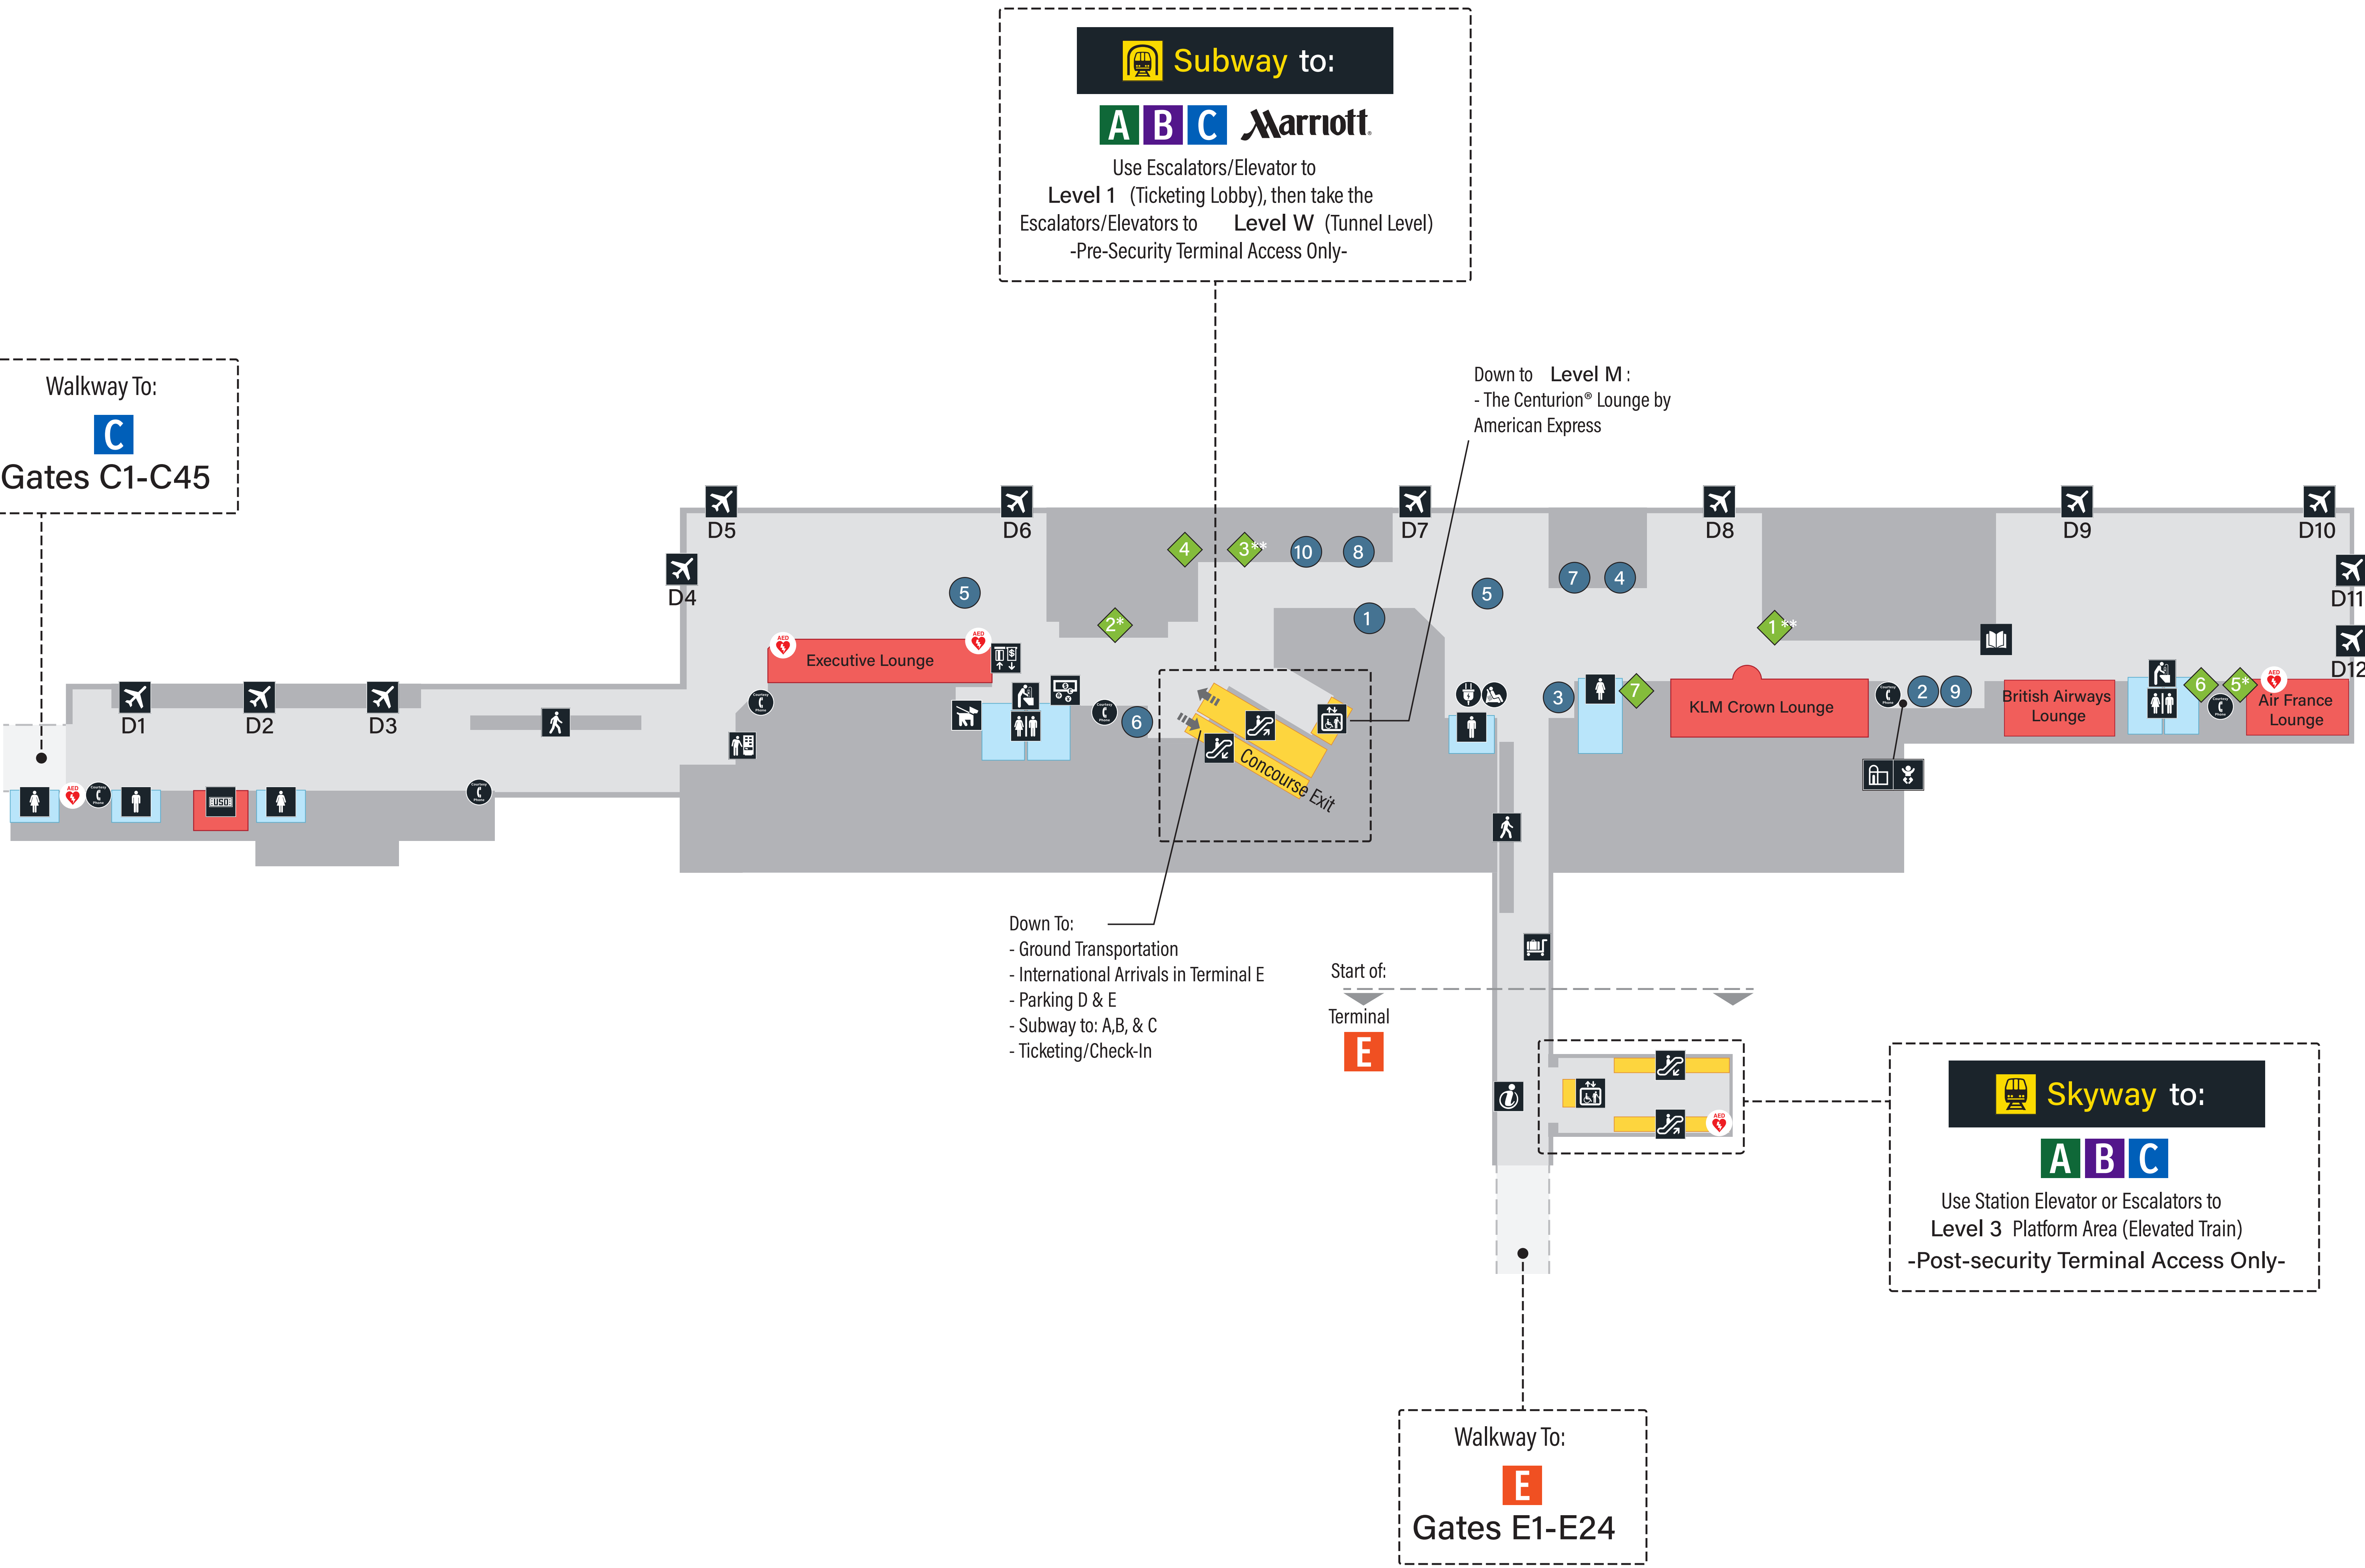

D Terminal Levels

Level 3:
 Skyway to: **A B C**

Level 2:
 YOU ARE HERE
 Gates D1-D12
 Valet Parking
 Walkway to: **C E**

Level M (Mezzanine):
 The Centurion Lounge

Level 1:
 Parking **D E** (Use Tunnel Level)
 Passenger Drop-Off
 Ticketing/Check-In

Level LL:
 Subway to: **A B C** Marriott

- Airlines**
- Aeromexico
 - Air China
 - Air France
 - Air New Zealand
 - All Nippon Airways
 - Avianca
 - British Airways
 - Emirates
 - Ethiopian Airlines
 - EVA Air
 - Interjet
 - KLM Royal Dutch Airlines
 - Lufthansa
 - Qatar Airways
 - Singapore Airlines
 - Turkish Airlines
 - VivaAerobus
 - Volaris
- Lounges:**
- Air France (D12) - Priority Pass
 - British Airways Lounge (D9)
 - KLM Crown Lounge (D8) - Priority Pass
 - The Centurion® Lounge by American Express (MezzanineLevel)
 - USO (D3)
- Executive Lounge:**
- Air China
 - Emirates
 - EVA Air
 - Lufthansa
 - Qatar Airways

- Dining** *full service **grab & go options
- Ciao Gourmet Market**
 - Hugo's Cocina*
 - Peet's Coffee**
 - Red Mango
 - Tony's Wine Cellar & Bistro*
 - Vending Machine-Coffee
 - Vending Machine-Hot Water

- Shopping** **grab & go options
- AT Ü Duty Free
 - Best Buy Express Automated Kiosk
 - Chanel
 - Corsa Collections
 - FuelRod SwapBox Kiosk
 - Herhey's
 - PANDORA
 - TUMI
 - UNIQLO Automated Kiosk
 - Univision